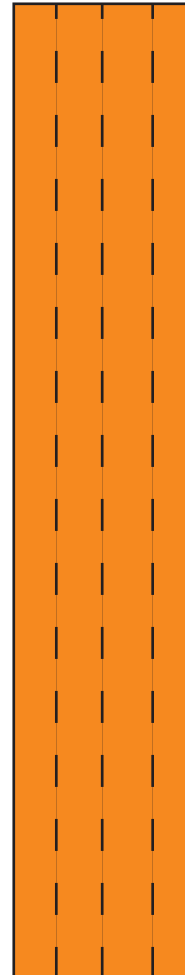

Bear Bottom H3 Happi Coat

Front Panel (2x) 27 x 80

Sleeve Trim (2x) 12 x 60

Sleeve (2x) 34 x 60

Collar (1x)
24 x 190

Bottom Trim (1x)
24 x 129

95

Back Panel (1x) 80 x 70

CUT LIST BROWN

- Back (1) 80 x 70
- Front (2) 27 x 80
- Sleeve (2) 34 x 60

ORANGE

- Sleeve (2) 12 x 60
- Collar (1) 24 x 190
- Bottom (1) 24 x 129

*All measurements include
2.5cm seam allowance*

24